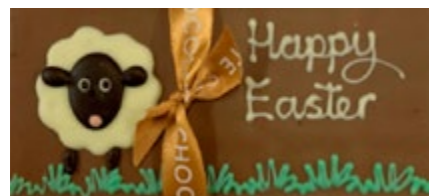

CHOCOLATE CRAFT

product	Code	case size	Price	Unit Price
Easter Chocolate Bars				
Mixed Case (Sheep x 3, Chick x 3 & Bunny x 4) - NEW	CRF/006	10 x 90g	25.85*	2.59*
Easter Chocolate Lolly				
Mixed Case (Sheep x 3, Chick x 3 & Bunny x 4) - NEW	CRF/007	10 x 30g	21.65*	2.17*
Chocolate Minis				
Salted Caramel Filled Mini Eggs x 5	CRF/008	8 x 120g	38.88*	4.86*
Handmade Easter Chocolate Bunnies x 5	CRF/009	8 x 55g	24.45*	3.06*